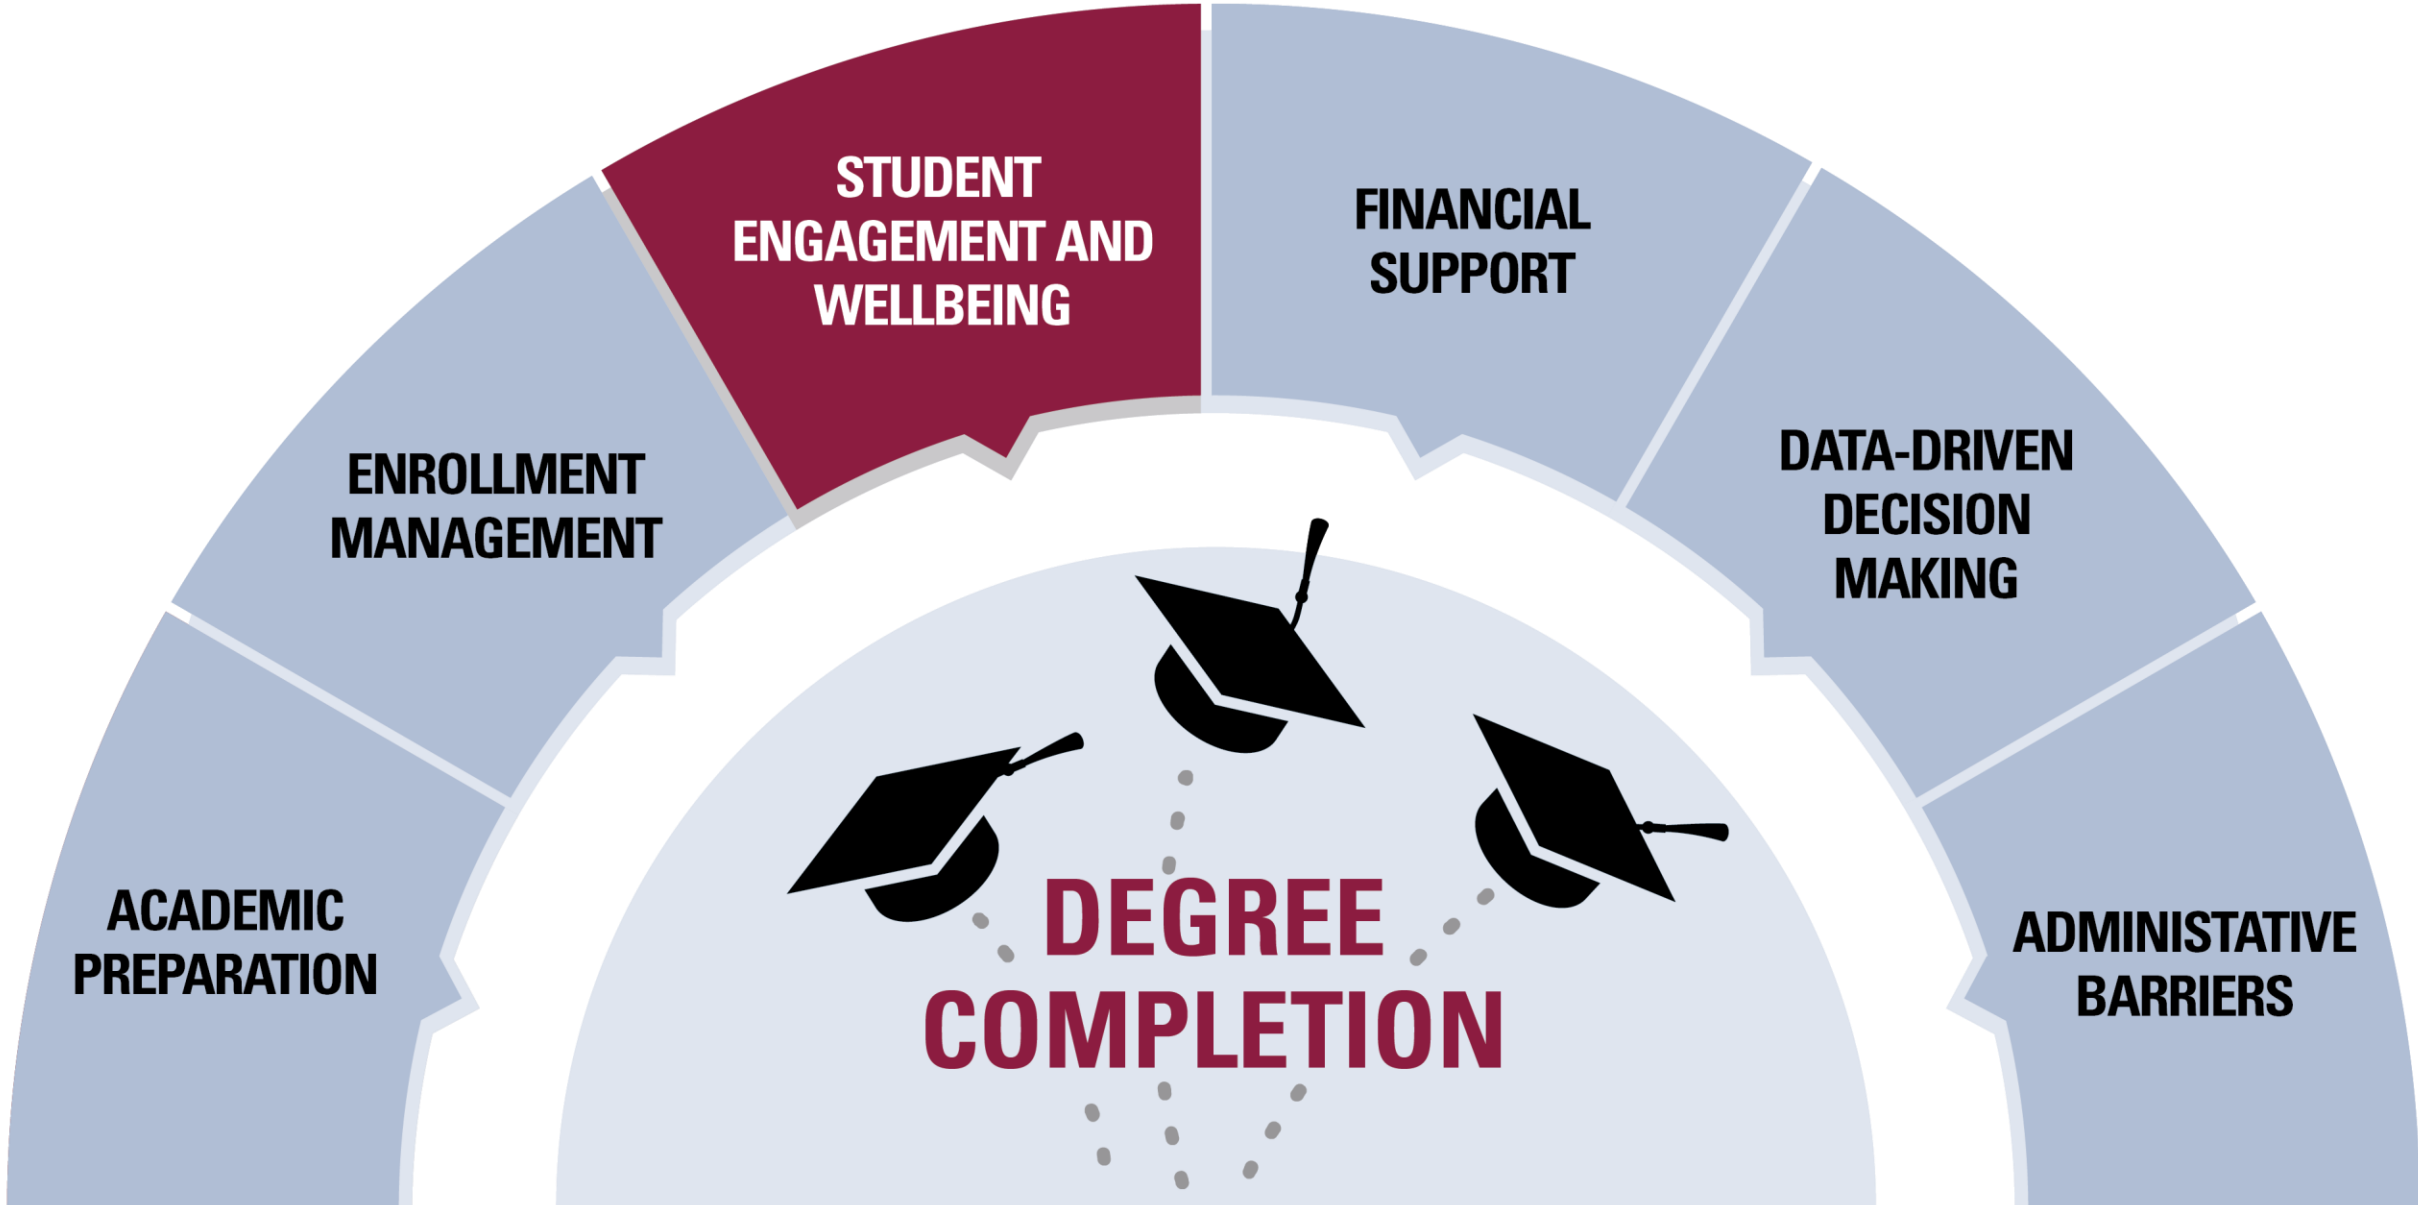

The California State University

California State University: Supporting Students' Basic Needs

Denise Bevly, DrPH
Office of the Chancellor
California State University

The California State University

GRADUATION INITIATIVE 2025

WILDCATS CAN FOOD DRIVE
MEETING BASIC NEEDS
AUGUST 14 - 25

CHICO Hungry FOOD

WHEAT

CSU Basic Needs Initiative: Systemwide Approach

- Immediate Needs
- Growth
- Scale
- Collaboration
- Sustainable Impact